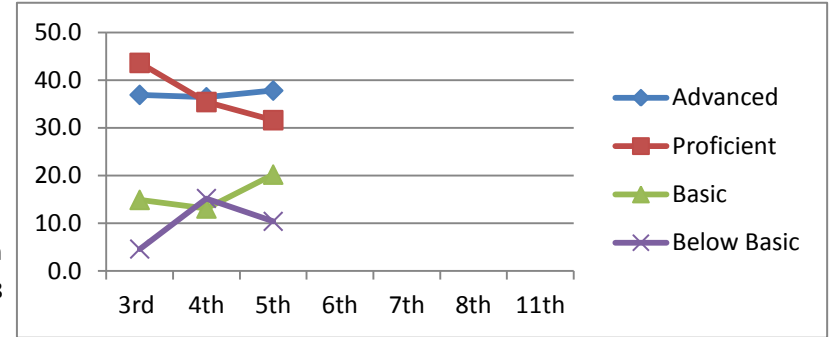

West Perry Class of 2019

Math

Advanced	36.9	36.4	37.8				
Proficient	43.6	35.4	31.6				
Basic	14.9	13.1	20.2				
Below Basic	4.6	15.2	10.4				
	3rd	4th	5th	6th	7th	8th	11th
	2009-2010	2010-2011	2011-2012	2012-2013	2013-2014	2014-2015	2017-2018