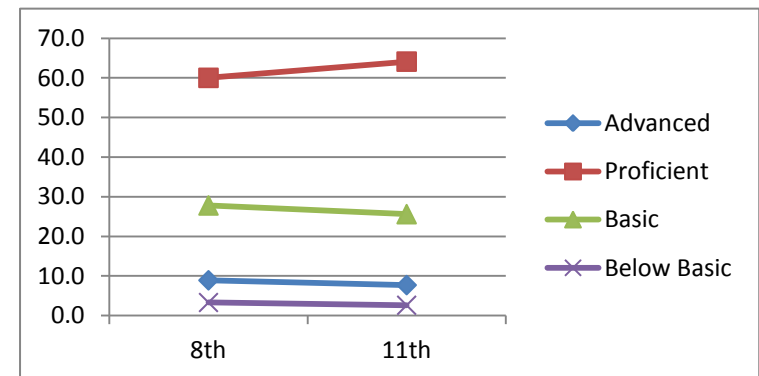

Writing

Advanced	8.9	7.7
Proficient	60.0	64.1
Basic	27.8	25.6
Below Basic	3.3	2.6
	8th	11th
	2006-2007	2009-2010