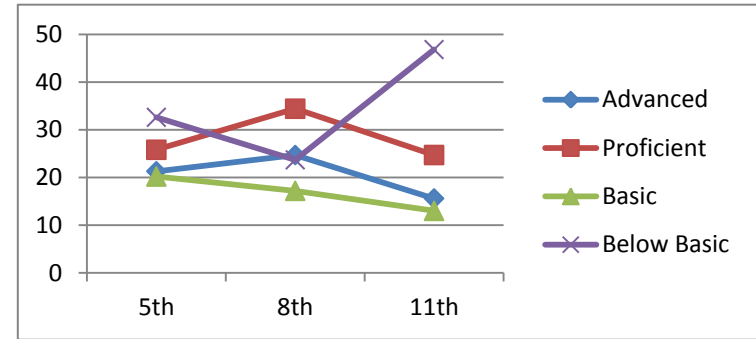

Science

Advanced	6.3
Proficient	28.1
Basic	56.3
Below Basic	9.4
	11th
	2007-2008

Newport Class of 2010

Math

Advanced	21.3	24.7	15.6
Proficient	25.8	34.4	24.7
Basic	20.2	17.2	13.0
Below Basic	32.6	23.7	46.8
	5th	8th	11th
	2002-2003	2005-2006	2008-2009