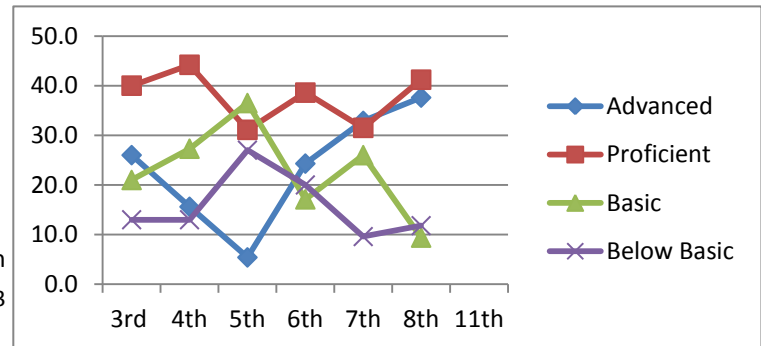

Reading

Advanced	26.0	15.6	5.4	24.3	32.9	37.6	
Proficient	40.0	44.2	31.1	38.6	31.5	41.2	
Basic	21.0	27.3	36.5	17.1	26.0	9.4	
Below Basic	13.0	13.0	27.0	20.0	9.6	11.8	
	3rd	4th	5th	6th	7th	8th	11th
	2004-2005	2005-2006	2006-2007	2007-2008	2008-2009	2009-2010	2012-2013