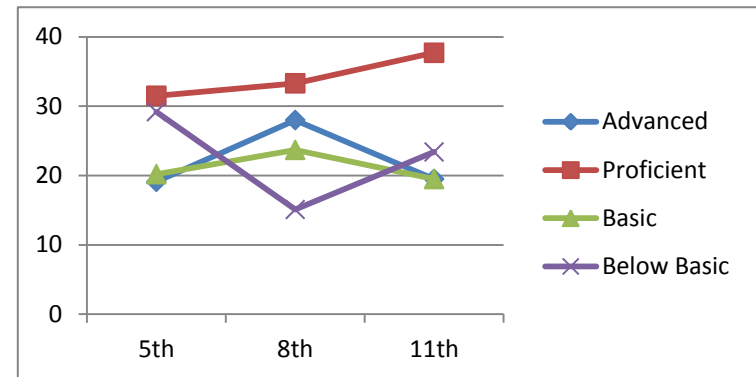

Reading

Advanced	19.1	28.0	19.5
Proficient	31.5	33.3	37.7
Basic	20.2	23.7	19.5
Below Basic	29.2	15.1	23.4
	5th	8th	11th
	2002-2003	2005-2006	2008-2009