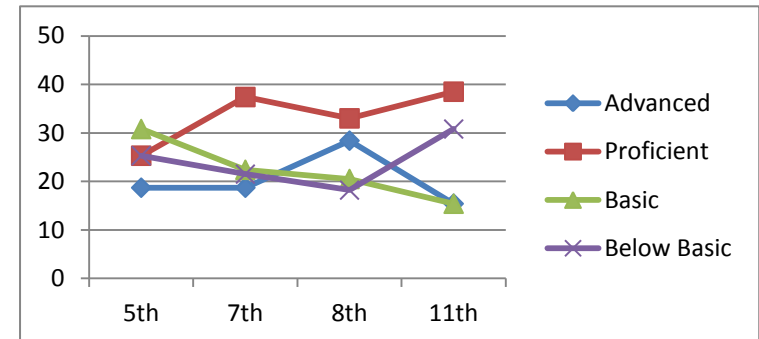

Reading

Advanced	18.7	18.7	28.4	15.4
Proficient	25.3	37.4	33.0	38.5
Basic	30.8	22.4	20.5	15.4
Below Basic	25.3	21.5	18.2	30.8
	5th	7th	8th	11th
	2003-2004	2005-2006	2006-2007	2009-2010