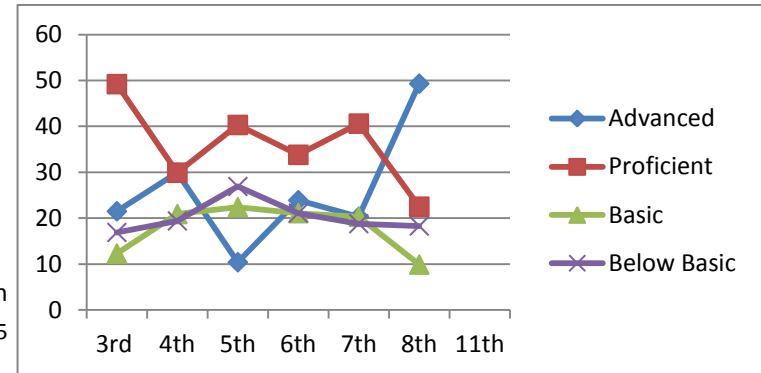

Reading

Advanced	21.5	29.9	10.4	23.9	20.3	49.3	
Proficient	49.2	29.9	40.3	33.8	40.6	22.5	
Basic	12.3	20.9	22.4	21.1	20.3	9.9	
Below Basic	16.9	19.4	26.9	21.1	18.8	18.3	
	3rd	4th	5th	6th	7th	8th	
	2006-2007	2007-2008	2008-2009	2009-2010	2010-2011	2011-2012	2014-2015