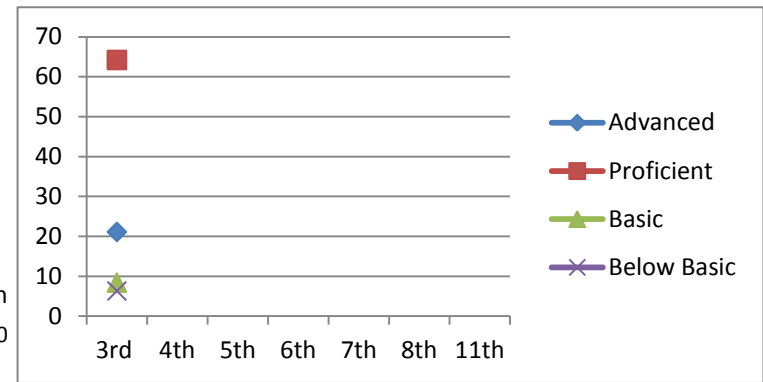

Newport Class of 2021

Math

Advanced	37.9
Proficient	46.3
Basic	15.8
Below Basic	0
	3rd 4th 5th 6th 7th 8th 11th
	2011-2012 2012-2013 2013-2014 2014-2015 2015-2016 2016-2017 2019-2020

Reading

Advanced	21.1
Proficient	64.2
Basic	8.4
Below Basic	6.3
	3rd 4th 5th 6th 7th 8th 11th
	2011-2012 2012-2013 2013-2014 2014-2015 2015-2016 2016-2017 2019-2020