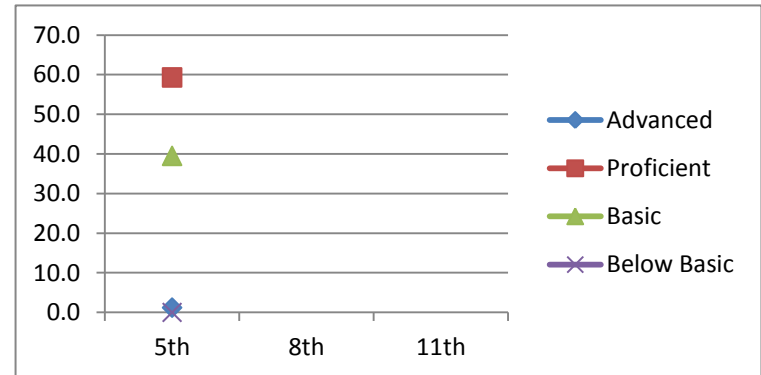

Writing

Advanced	1.2		
Proficient	59.3		
Basic	39.5		
Below Basic	0.0		
	5th	8th	11th
	2010-2011	2013-2014	2016-2017