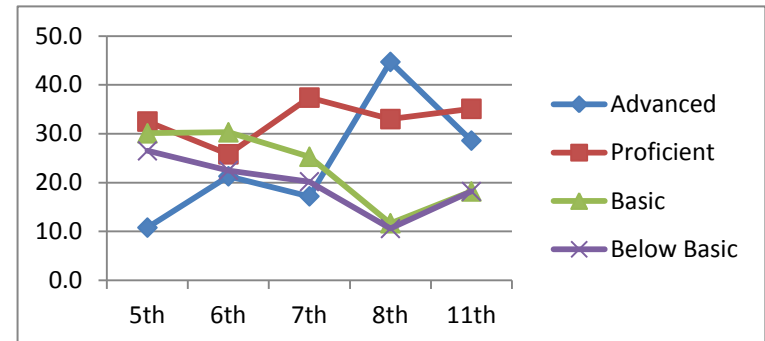

Reading

Advanced	10.8	21.3	17.2	44.7	28.6
Proficient	32.5	25.8	37.4	33.0	35.1
Basic	30.1	30.3	25.3	11.7	18.2
Below Basic	26.5	22.5	20.2	10.6	18.2
	5th	6th	7th	8th	11th
	2005-2006	2006-2007	2007-2008	2008-2009	2011-2012