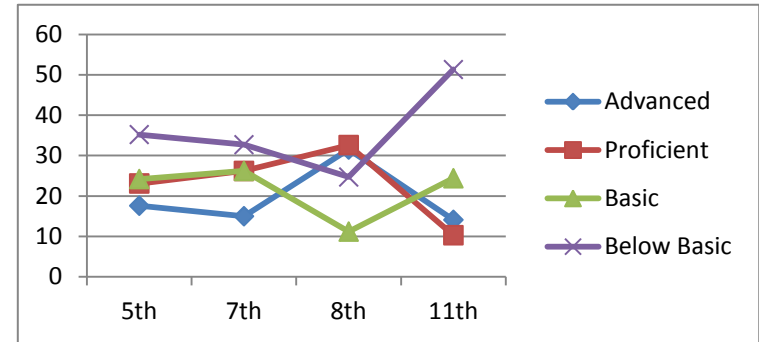

Science

Advanced	6.4
Proficient	20.5
Basic	53.8
Below Basic	19.2
	11th
	2008-2009

Newport Class of 2011

Math

Advanced	17.6	15.0	31.5	14.1
Proficient	23.1	26.2	32.6	10.3
Basic	24.2	26.2	11.2	24.4
Below Basic	35.2	32.7	24.7	51.3
	5th	7th	8th	11th
	2003-2004	2005-2006	2006-2007	2009-2010