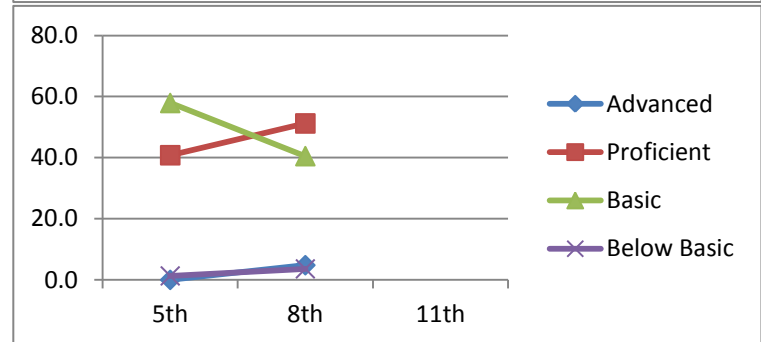

Writing

Advanced	0.0	4.8	
Proficient	40.8	51.2	
Basic	57.9	40.5	
Below Basic	1.3	3.6	
	5th	8th	11th
	2006-2007	2009-2010	2012-2013