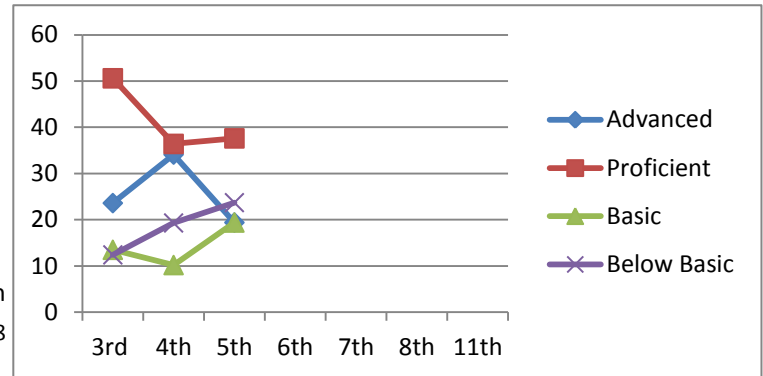

Reading

Advanced	23.6	34.1	19.4				
Proficient	50.6	36.4	37.6				
Basic	13.5	10.2	19.4				
Below Basic	12.4	19.3	23.7				
	3rd	4th	5th	6th	7th	8th	11th
	2009-2010	2010-2011	2011-2012	2012-2013	2013-2014	2014-2015	2017-2018