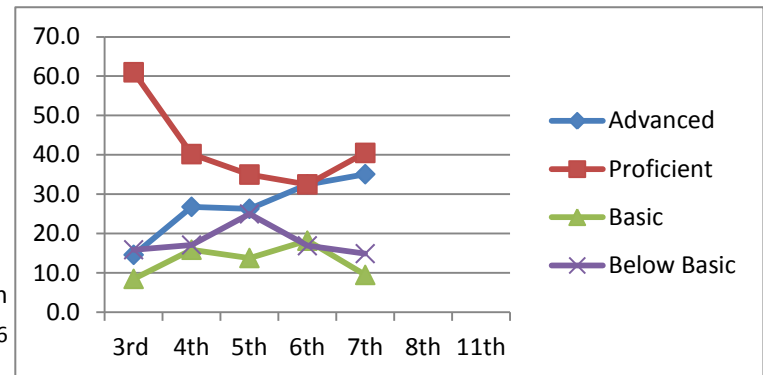

Reading

Advanced	14.6	26.8	26.3	32.5	35.1		
Proficient	61.0	40.2	35.0	32.5	40.5		
Basic	8.5	15.9	13.8	18.2	9.5		
Below Basic	15.9	17.1	25.0	16.9	14.9		
	3rd	4th	5th	6th	7th	8th	11th
	2007-2008	2008-2009	2009-2010	2010-2011	2011-2012	2012-2013	2015-2016