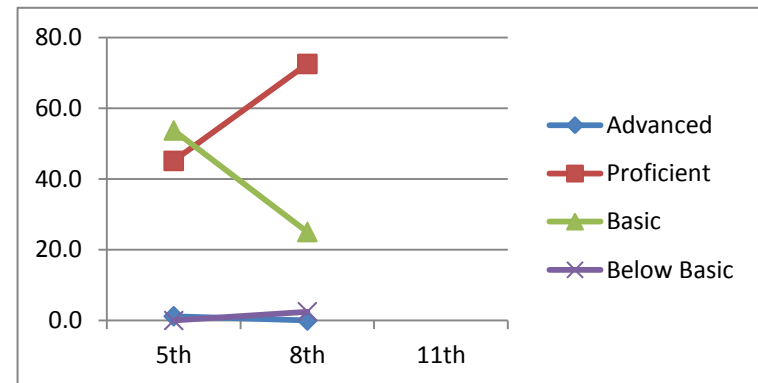

Writing

Advanced	1.2	0.0	
Proficient	45.1	72.5	
Basic	53.7	25.0	
Below Basic	0.0	2.5	
	5th	8th	11th
	2007-2008	2010-2011	2013-2014