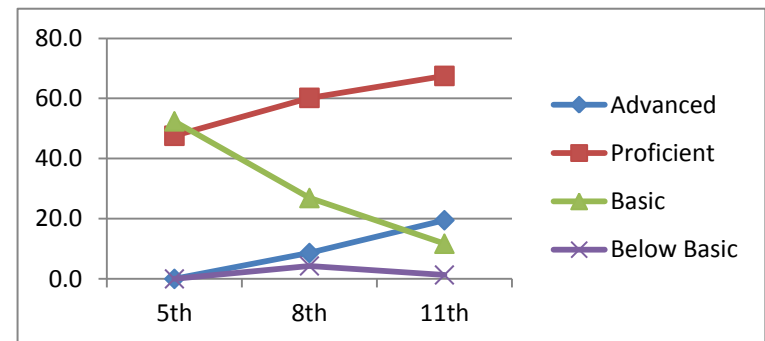

Writing

Advanced	0.0	8.6	19.5
Proficient	47.6	60.2	67.5
Basic	52.4	26.9	11.7
Below Basic	0.0	4.3	1.3
	5th	8th	11th
	2005-2006	2008-2009	2011-2012