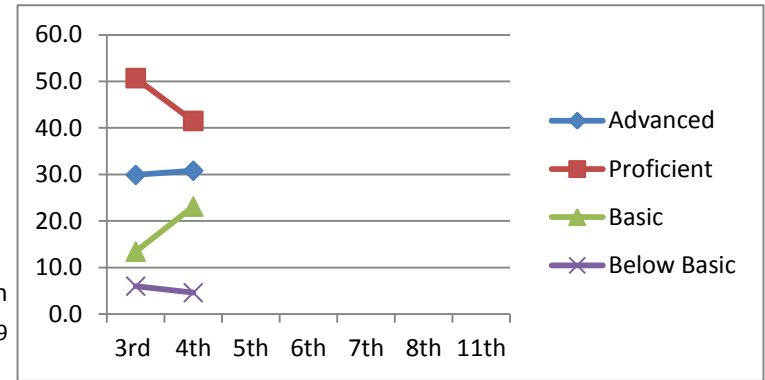

Reading

Advanced	29.9	30.8						
Proficient	50.7	41.5						
Basic	13.4	23.1						
Below Basic	6.0	4.6						
	3rd	4th	5th	6th	7th	8th	11th	
	2010-2011	2011-2012	2012-2013	2013-2014	2014-2015	2015-2016	2018-2019