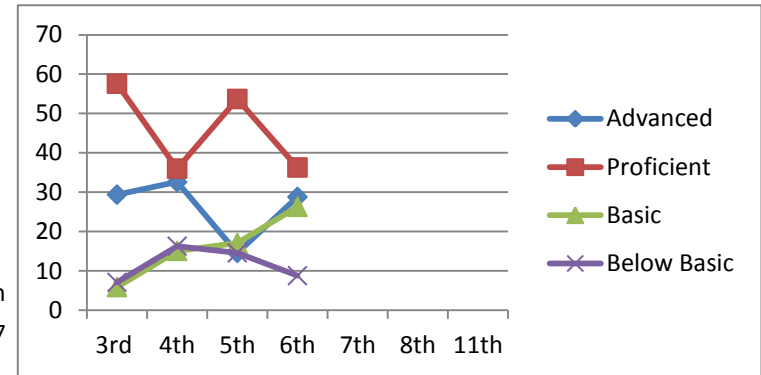

Reading

Advanced	29.4	32.6	14.6	28.8			
Proficient	57.6	36.0	53.7	36.3			
Basic	5.9	15.1	17.1	26.3			
Below Basic	7.1	16.3	14.6	8.8			
	3rd	4th	5th	6th	7th	8th	11th
	2008-2009	2009-2010	2010-2011	2011-2012	2012-2013	2013-2014	2016-2017