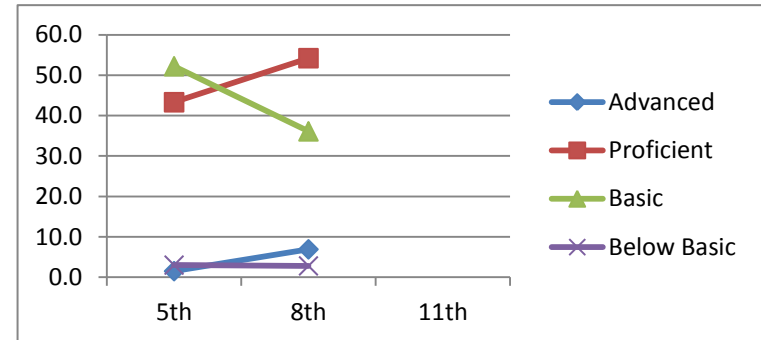

Writing

Advanced	1.5	6.9	
Proficient	43.3	54.2	
Basic	52.2	36.1	
Below Basic	3.0	2.8	
	5th	8th	11th
	2008-2009	2011-2012	2014-2015