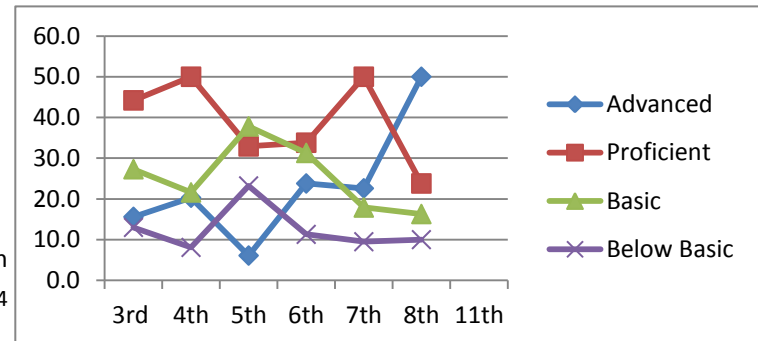

Reading

Advanced	15.6	20.3	6.1	23.8	22.6	50.0	
Proficient	44.2	50.0	32.9	33.8	50.0	23.8	
Basic	27.3	21.6	37.8	31.3	17.9	16.3	
Below Basic	13.0	8.1	23.2	11.3	9.5	10.0	
	3rd	4th	5th	6th	7th	8th	
	2005-2006	2006-2007	2007-2008	2008-2009	2009-2010	2010-2011	2013-2014