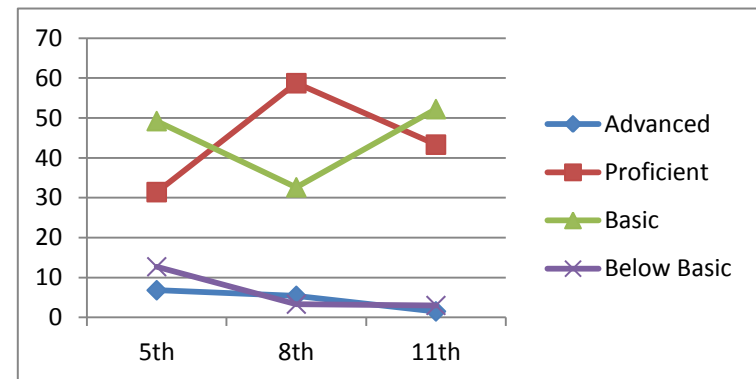

Writing

Advanced	6.8	5.4	1.5
Proficient	31.4	58.7	43.3
Basic	49.2	32.6	52.2
Below Basic	12.7	3.3	3.0
	5th	8th	11th
	2002-2003	2005-2006	2008-2009