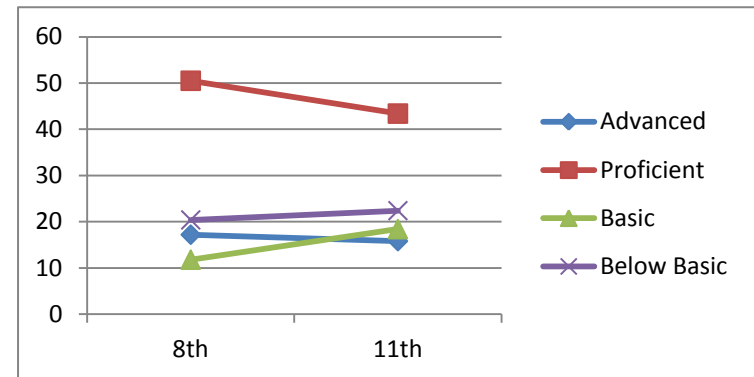

Newport Class of 2008

Math

	8th	11th
Advanced	8.6	11.8
Proficient	44.1	32.9
Basic	22.6	22.4
Below Basic	24.7	32.9
	2003-2004	2006-2007

Reading

	8th	11th
Advanced	17.2	15.8
Proficient	50.5	43.4
Basic	11.8	18.4
Below Basic	20.4	22.4
	2003-2004	2006-2007

Writing

	11th
Advanced	2.7
Proficient	86.5
Basic	10.8
Below Basic	0.0
	2006-2007

Science

	8th	11th
Advanced		
Proficient		
Basic		
Below Basic		
	2003-2004	2006-2007