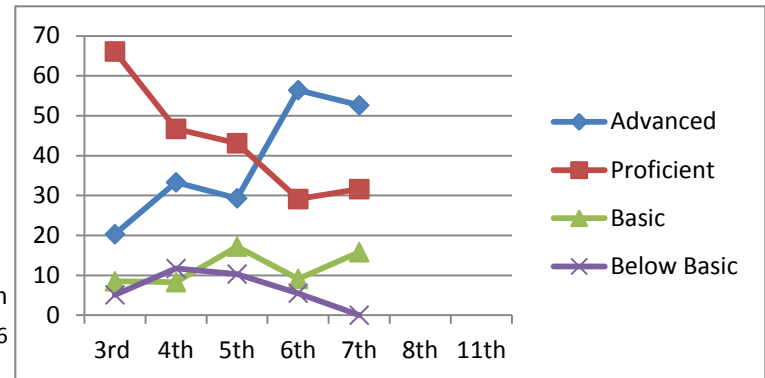

Reading

Advanced	20.3	33.3	29.3	56.4	52.6		
Proficient	66.1	46.7	43.1	29.1	31.6		
Basic	8.5	8.3	17.2	9.1	15.8		
Below Basic	5.1	11.7	10.3	5.5	0		
	3rd	4th	5th	6th	7th	8th	11th
	2007-2008	2008-2009	2009-2010	2010-2011	2011-2012	2012-2013	2015-2016