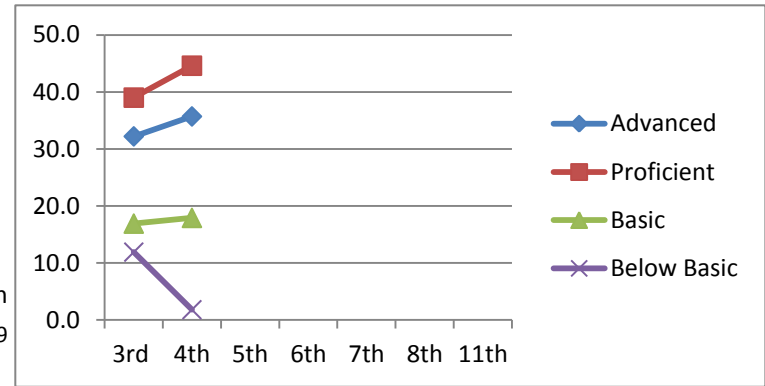

Reading

Advanced	32.2	35.7						
Proficient	39.0	44.6						
Basic	16.9	17.9						
Below Basic	11.9	1.8						
	3rd	4th	5th	6th	7th	8th	11th	
	2010-2011	2011-2012	2012-2013	2013-2014	2014-2015	2015-2016	2018-2019