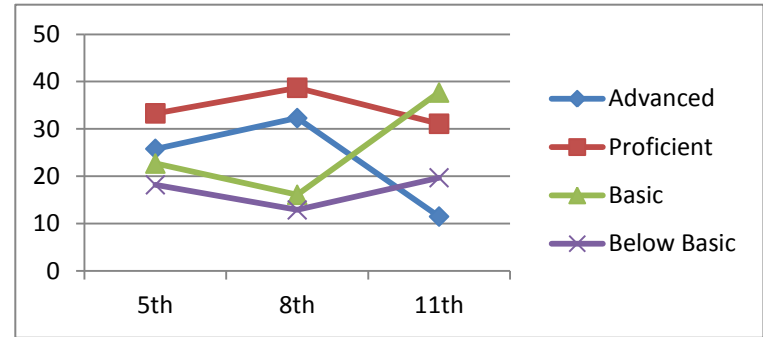

Science

Advanced	14.3
Proficient	14.3
Basic	50.0
Below Basic	21.4
	11th
	2007-2008

Greenwood Class of 2010

Math

Advanced	25.8	32.3	11.5
Proficient	33.3	38.7	31.1
Basic	22.7	16.1	37.7
Below Basic	18.2	12.9	19.7
	5th	8th	11th
	2002-2003	2005-2006	2008-2009