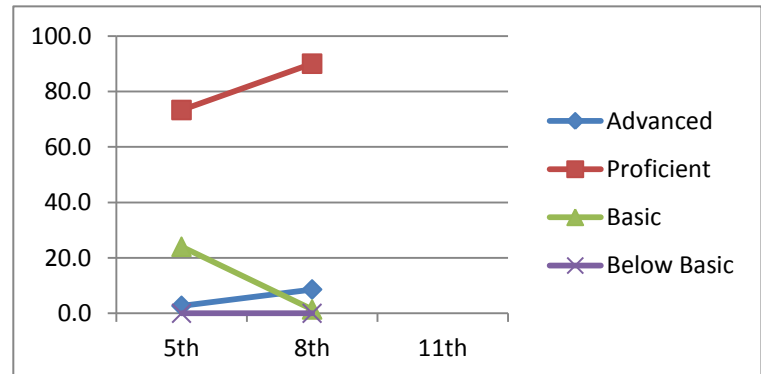

Writing

Advanced	2.7	8.6	
Proficient	73.3	90.0	
Basic	24.0	1.4	
Below Basic	0.0	0.0	
	5th	8th	11th
	2008-2009	2011-2012	2014-2015