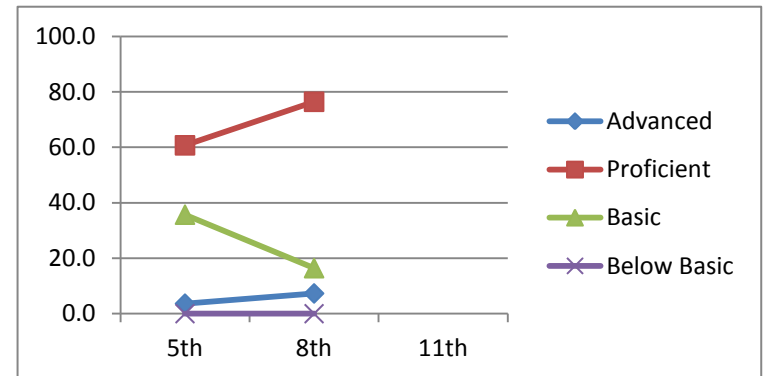

Writing

Advanced	3.6	7.3	
Proficient	60.7	76.4	
Basic	35.7	16.4	
Below Basic	0.0	0.0	
	5th	8th	11th
	2007-2008	2010-2011	2013-2014