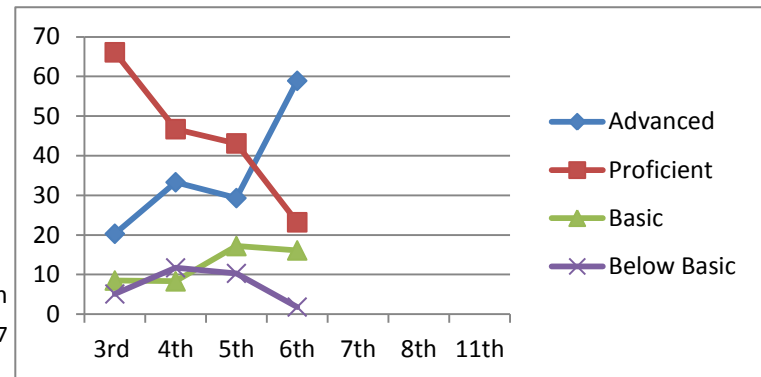

Reading

Advanced	20.3	33.3	29.3	58.9			
Proficient	66.1	46.7	43.1	23.2			
Basic	8.5	8.3	17.2	16.1			
Below Basic	5.1	11.7	10.3	1.8			
	3rd	4th	5th	6th	7th	8th	11th
	2008-2009	2009-2010	2010-2011	2011-2012	2012-2013	2013-2014	2016-2017