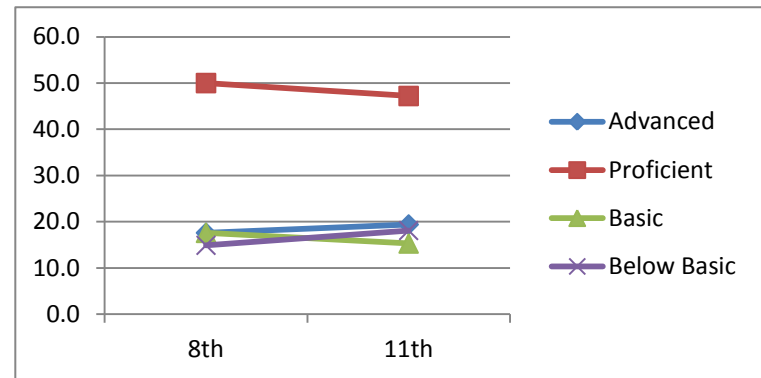

Greenwood Class of 2008

Math

Advanced	12.2	8.3
Proficient	45.9	25.0
Basic	16.2	34.7
Below Basic	25.7	31.9
	8th	11th
	2003-2004	2006-2007

Reading

Advanced	17.6	19.4
Proficient	50.0	47.2
Basic	17.6	15.3
Below Basic	14.9	18.1
	8th	11th
	2003-2004	2006-2007

Writing

Advanced	1.4	
Proficient	79.2	
Basic	19.4	
Below Basic	0.0	
	11th	
	2006-2007	

Science

Advanced		
Proficient		
Basic		
Below Basic		
	8th	11th
	2003-2004	2006-2007