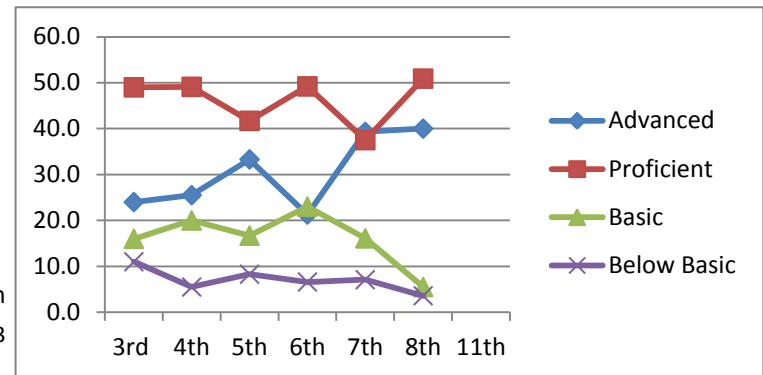

Reading

Advanced	24.0	25.5	33.3	21.3	39.3	40.0	
Proficient	49.0	49.1	41.7	49.2	37.5	50.9	
Basic	16.0	20.0	16.7	23.0	16.1	5.5	
Below Basic	11.0	5.5	8.3	6.6	7.1	3.6	
	3rd	4th	5th	6th	7th	8th	
	2004-2005	2005-2006	2006-2007	2007-2008	2008-2009	2009-2010	2012-2013