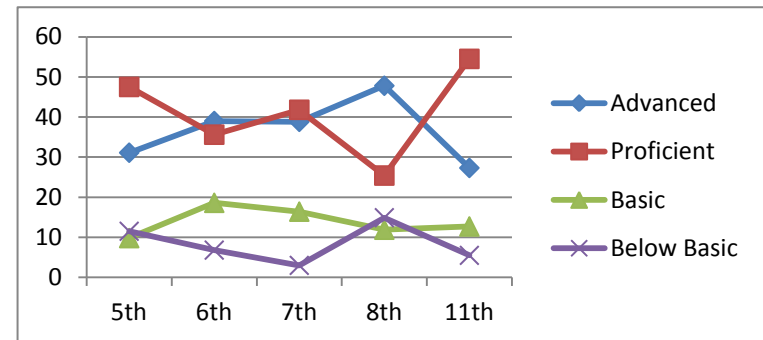

Reading

Advanced	31.1	39.0	38.8	47.8	27.3
Proficient	47.5	35.6	41.8	25.4	54.5
Basic	9.8	18.6	16.4	11.9	12.7
Below Basic	11.5	6.8	3.0	14.9	5.5
	5th	6th	7th	8th	11th
	2005-2006	2006-2007	2007-2008	2008-2009	2011-2012