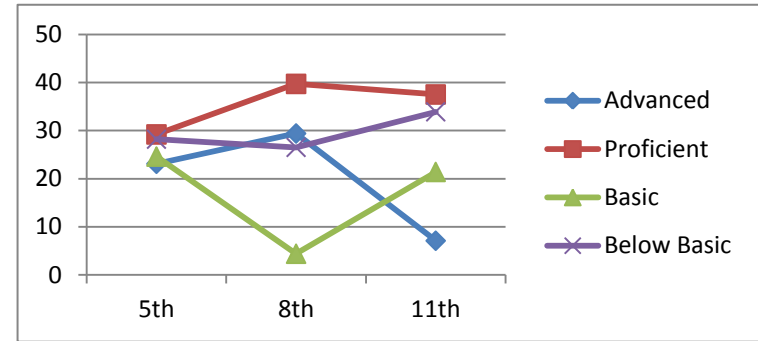

Writing

Advanced	1.4	
Proficient	79.2	
Basic	19.4	
Below Basic	0.0	
	11th	
	2006-2007	

Science

Advanced		
Proficient		
Basic		
Below Basic		
	8th	11th
	2003-2004	2006-2007

Greenwood Class of 2009

Math

Advanced	23.1	29.4	7.1
Proficient	29.2	39.7	37.5
Basic	24.6	4.4	21.4
Below Basic	28.2	26.5	33.9
	5th	8th	11th
	2001-2002	2004-2005	2007-2008