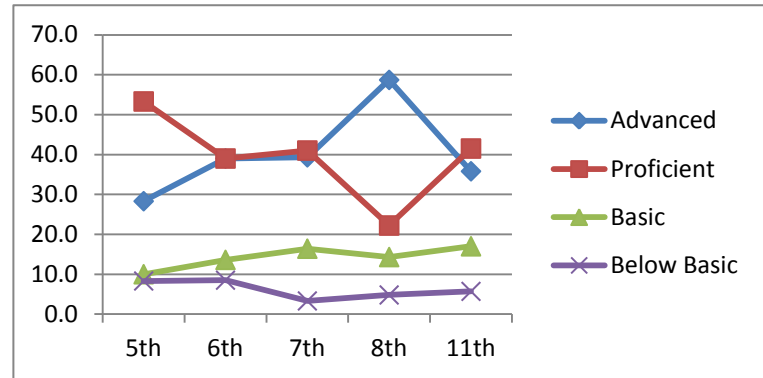

Reading

Advanced	28.3	39.0	39.3	58.7	35.8
Proficient	53.3	39.0	41.0	22.2	41.5
Basic	10.0	13.6	16.4	14.3	17.0
Below Basic	8.3	8.5	3.3	4.8	5.7
	5th	6th	7th	8th	11th
	2004-2005	2005-2006	2006-2007	2006-2007	2010-2011