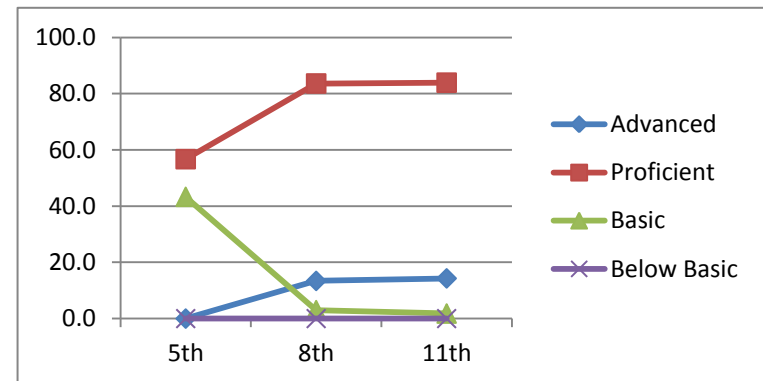

Writing

Advanced	0.0	13.4	14.3
Proficient	56.7	83.6	83.9
Basic	43.3	3.0	1.8
Below Basic	0.0	0.0	0.0
	5th	8th	11th
	2005-2006	2008-2009	2011-2012