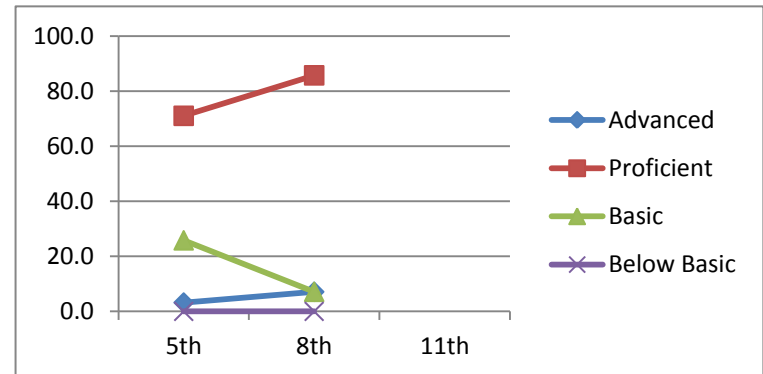

Writing

Advanced	3.2	7.1	
Proficient	71.0	85.7	
Basic	25.8	7.1	
Below Basic	0.0	0.0	
	5th	8th	11th
	2006-2007	2009-2010	2012-2013