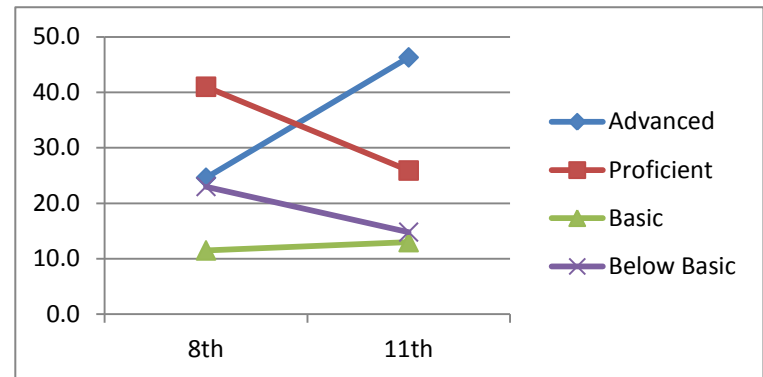

Greenwood Class of 2006

Math

	2001-2002	2004-2005
Advanced	21.3	35.2
Proficient	34.4	22.2
Basic	23.0	16.7
Below Basic	21.3	25.9
	8th	11th
	2001-2002	2004-2005

Reading

	2001-2002	2004-2005
Advanced	24.6	46.3
Proficient	41.0	25.9
Basic	11.5	13.0
Below Basic	23.0	14.8
	8th	11th
	2001-2002	2004-2005