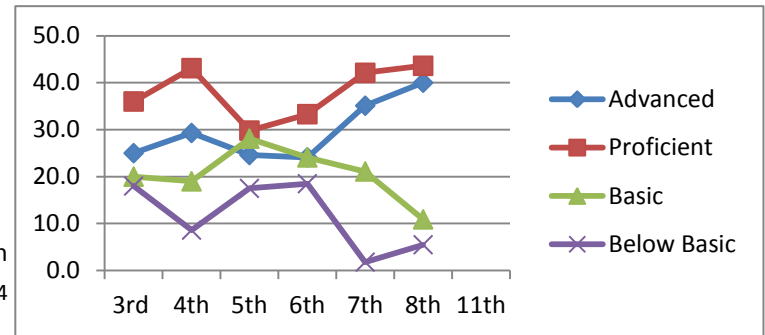

Reading

Advanced	25.0	29.3	24.6	24.1	35.1	40.0	
Proficient	36.0	43.1	29.8	33.3	42.1	43.6	
Basic	20.0	19.0	28.1	24.1	21.1	10.9	
Below Basic	18.0	8.6	17.5	18.5	1.8	5.5	
	3rd	4th	5th	6th	7th	8th	11th
	2005-2006	2006-2007	2007-2008	2008-2009	2009-2010	2010-2011	2013-2014