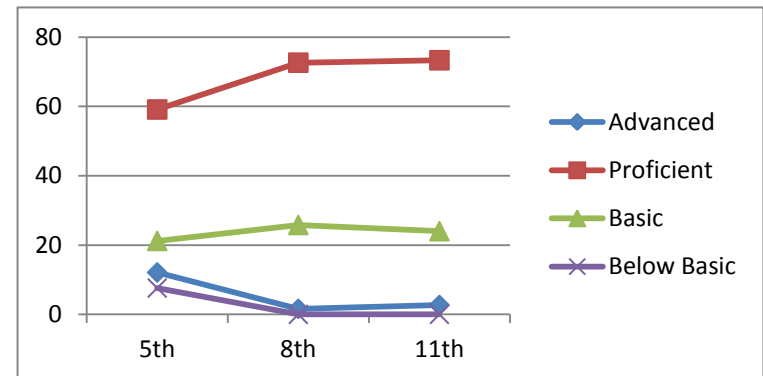

Writing

Advanced	12.1	1.6	2.7
Proficient	59.1	72.6	73.3
Basic	21.2	25.8	24.0
Below Basic	7.6	0.0	0.0
	5th	8th	11th
	2002-2003	2005-2006	2008-2009