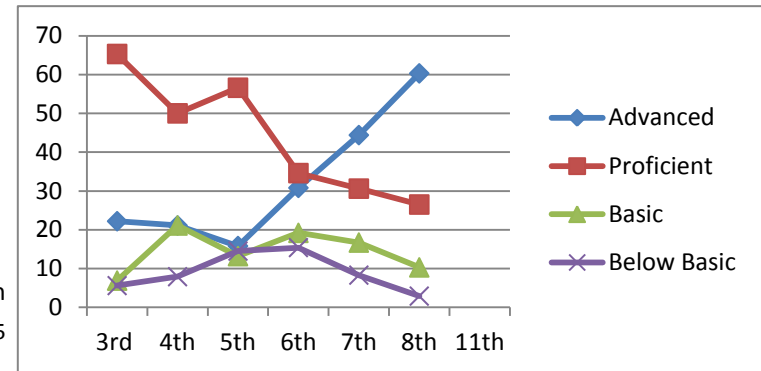

Reading

Advanced	22.2	21.1	15.8	30.8	44.4	60.3	
Proficient	65.3	50.0	56.6	34.6	30.6	26.5	
Basic	6.9	21.1	13.2	19.2	16.7	10.3	
Below Basic	5.6	7.9	14.5	15.4	8.3	2.9	
	3rd	4th	5th	6th	7th	8th	
	2006-2007	2007-2008	2008-2009	2009-2010	2010-2011	2011-2012	2014-2015