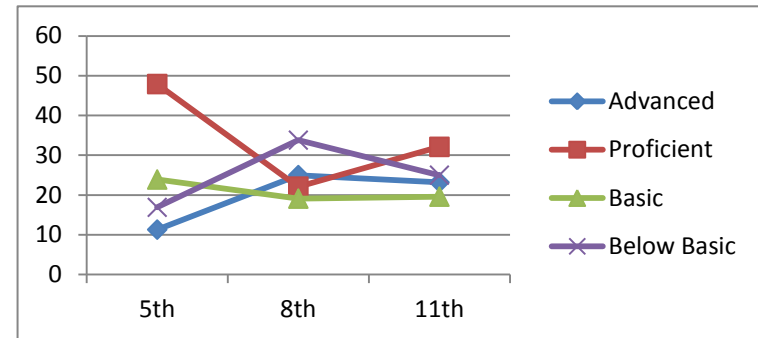

Reading

Advanced	11.3	25.0	23.2
Proficient	47.9	22.1	32.1
Basic	23.9	19.1	19.6
Below Basic	16.9	33.8	25.0
	5th	8th	11th
	2001-2002	2004-2005	2007-2008