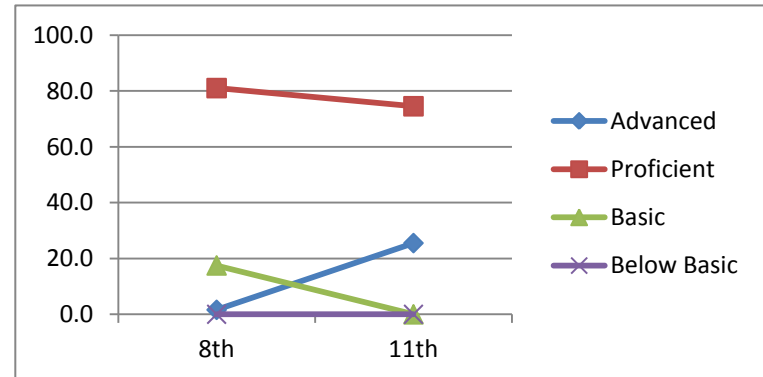

Writing

Advanced	1.6	25.5
Proficient	81.0	74.5
Basic	17.5	0.0
Below Basic	0.0	0.0
	8th	11th
	2006-2007	2010-2011