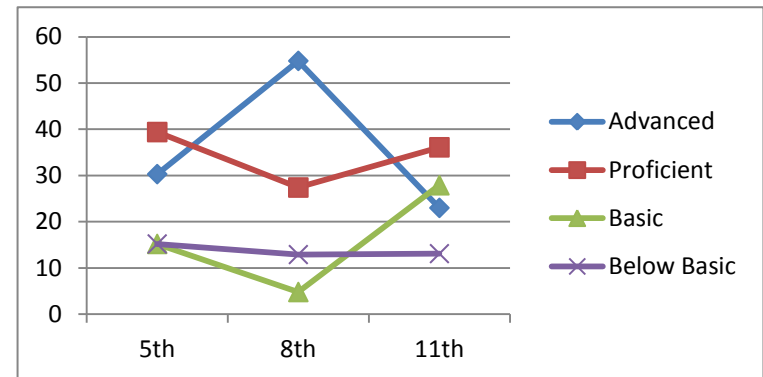

Reading

Advanced	30.3	54.8	23.0
Proficient	39.4	27.4	36.1
Basic	15.2	4.8	27.9
Below Basic	15.2	12.9	13.1
	5th	8th	11th
	2002-2003	2005-2006	2008-2009