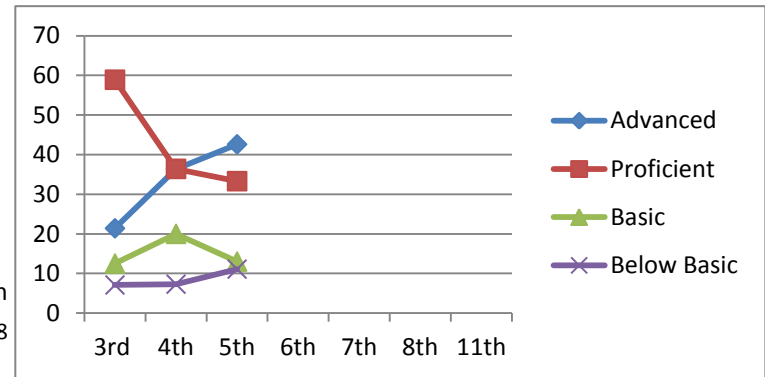

Reading

Advanced	21.4	36.4	42.6				
Proficient	58.9	36.4	33.3				
Basic	12.5	20.0	13				
Below Basic	7.1	7.3	11.1				
	3rd	4th	5th	6th	7th	8th	11th
	2009-2010	2010-2011	2011-2012	2012-2013	2013-2014	2014-2015	2017-2018