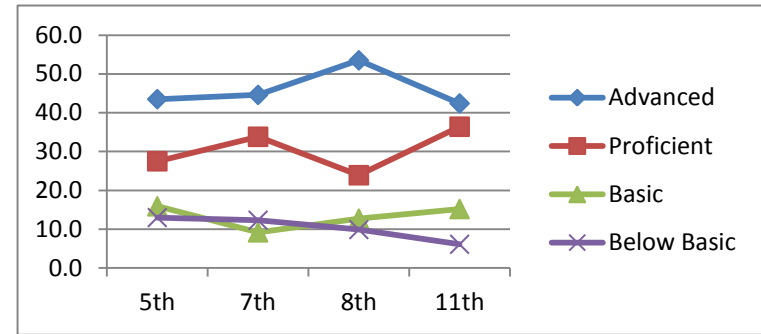

Science

Advanced	11.5
Proficient	29.5
Basic	45.9
Below Basic	13.1
	11th
	2008-2009

Greenwood Class of 2011

Math

Advanced	43.5	44.6	53.5	42.4
Proficient	27.5	33.8	23.9	36.4
Basic	15.9	9.2	12.7	15.2
Below Basic	13.0	12.3	9.9	6.1
	5th	7th	8th	11th
	2003-2004	2005-2006	2006-2007	2009-2010