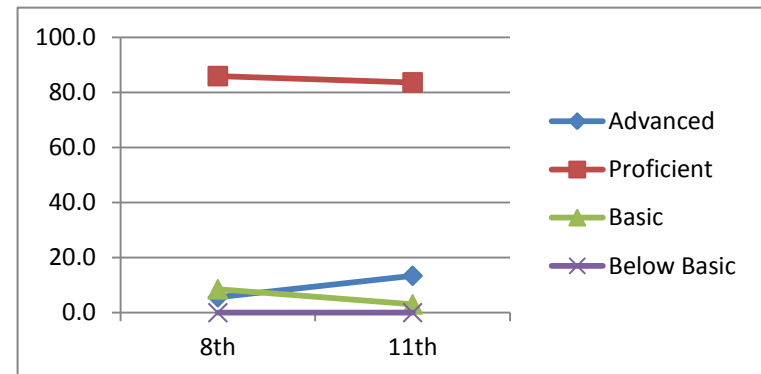

Writing

Advanced	5.6	13.4
Proficient	85.9	83.6
Basic	8.5	3.0
Below Basic	0.0	0.0
	8th	11th
	2006-2007	2009-2010
	2007	2010