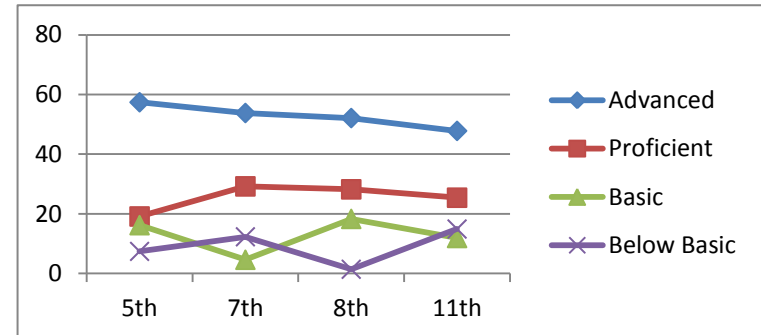

Reading

Advanced	57.4	53.8	52.1	47.8
Proficient	19.1	29.2	28.2	25.4
Basic	16.2	4.6	18.3	11.9
Below Basic	7.4	12.3	1.4	14.9
	5th	7th	8th	11th
	2003-2004	2005-2006	2006-2007	2009-2010
	2004	2006	2007	2010