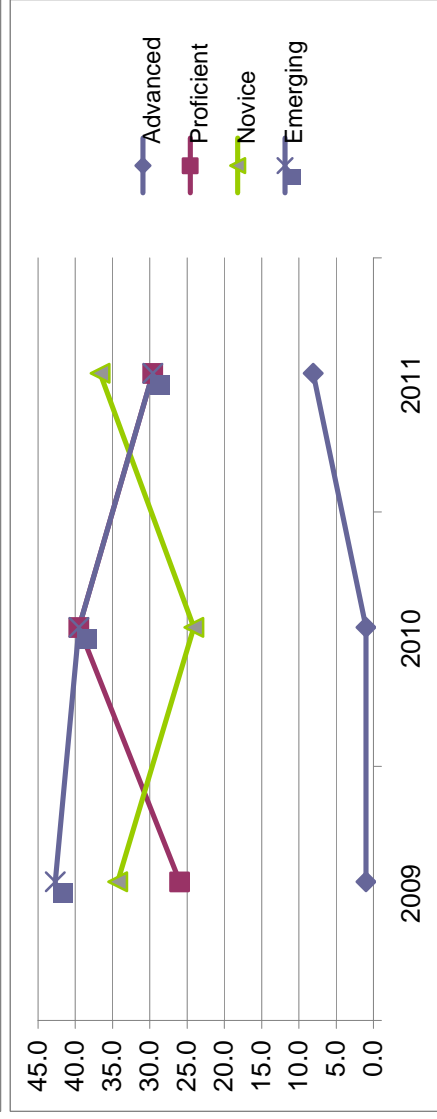

Susquenita School District

Reading

Advanced	0.0	0.0	7.1
Proficient	25.0	38.5	28.6
Novice	33.3	23.1	35.7
Emerging	41.7	38.5	28.6
	2009	2010	2011