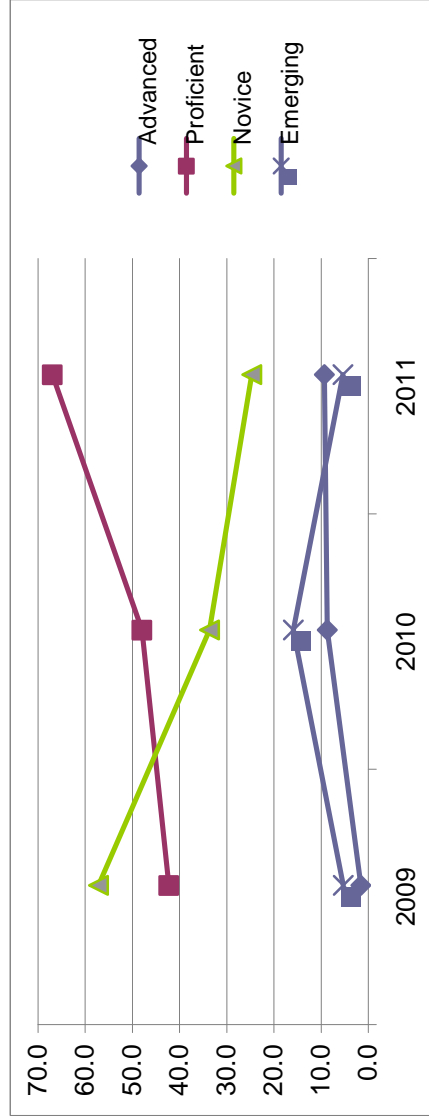

West Perry School District

Reading

Advanced	0.0	7.1	7.7
Proficient	40.7	46.4	65.4
Novice	55.6	32.1	23.1
Emerging	3.7	14.3	3.8
	2009	2010	2011