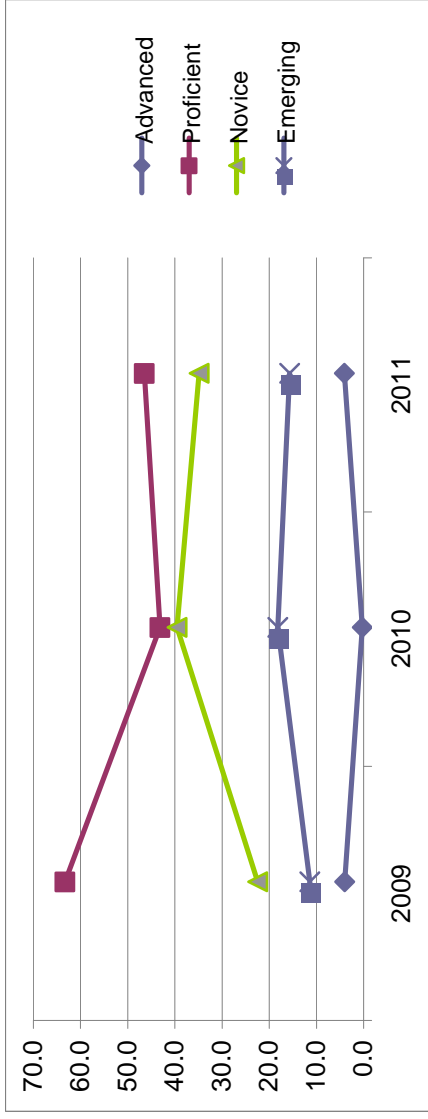

West Perry School District

Math

Advanced	3.7	0.0	3.8
Proficient	63.0	42.9	46.2
Novice	22.2	39.3	34.6
Emerging	11.1	17.9	15.4
	2009	2010	2011

PASA Grades