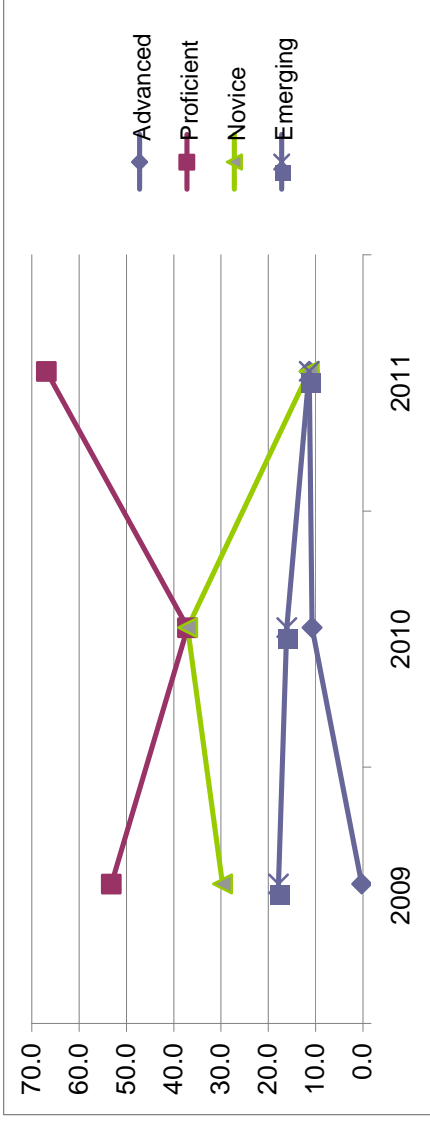

Newport School District

Math

Advanced	0.0	10.5	11.1
Proficient	52.9	36.8	66.6
Novice	29.4	36.8	11.1
Emerging	17.6	15.8	11.1
	2009	2010	2011

PASA Grades