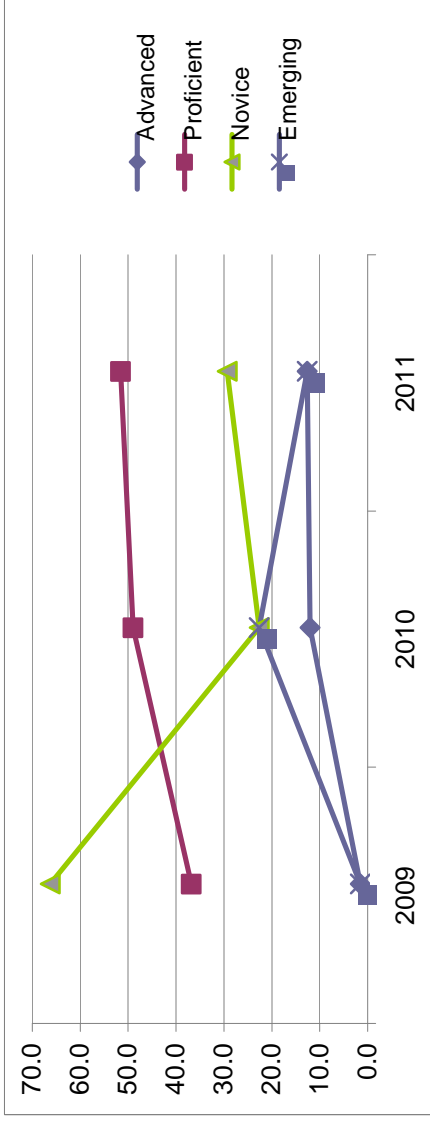

Newport School District

Reading

Advanced	0.0	10.5	11.1
Proficient	35.3	47.4	50.0
Novice	64.7	21.1	27.8
Emerging	0.0	21.1	11.1
	2009	2010	2011