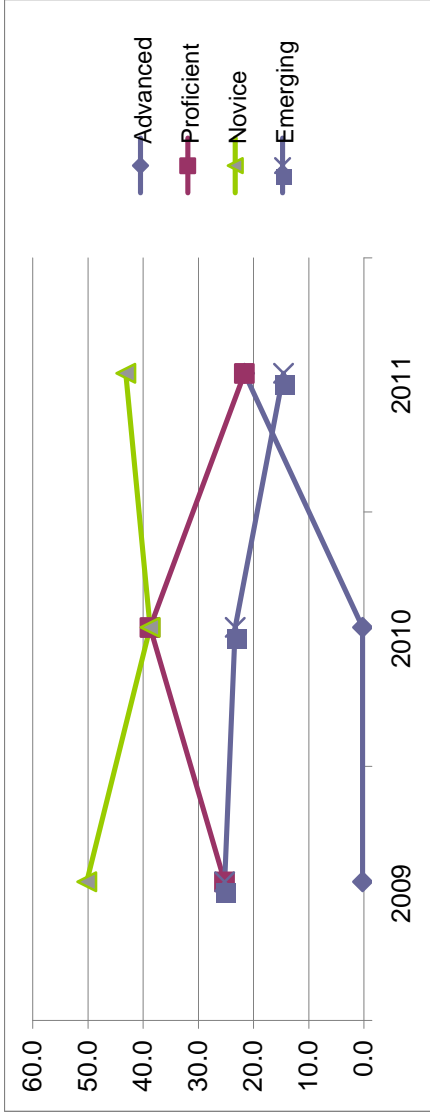

Susquenita School District

Math

Advanced	0.0	0.0	21.4
Proficient	25.0	38.5	21.4
Novice	50.0	38.5	42.9
Emerging	25.0	23.1	14.3
	2009	2010	2011

PASA Grades